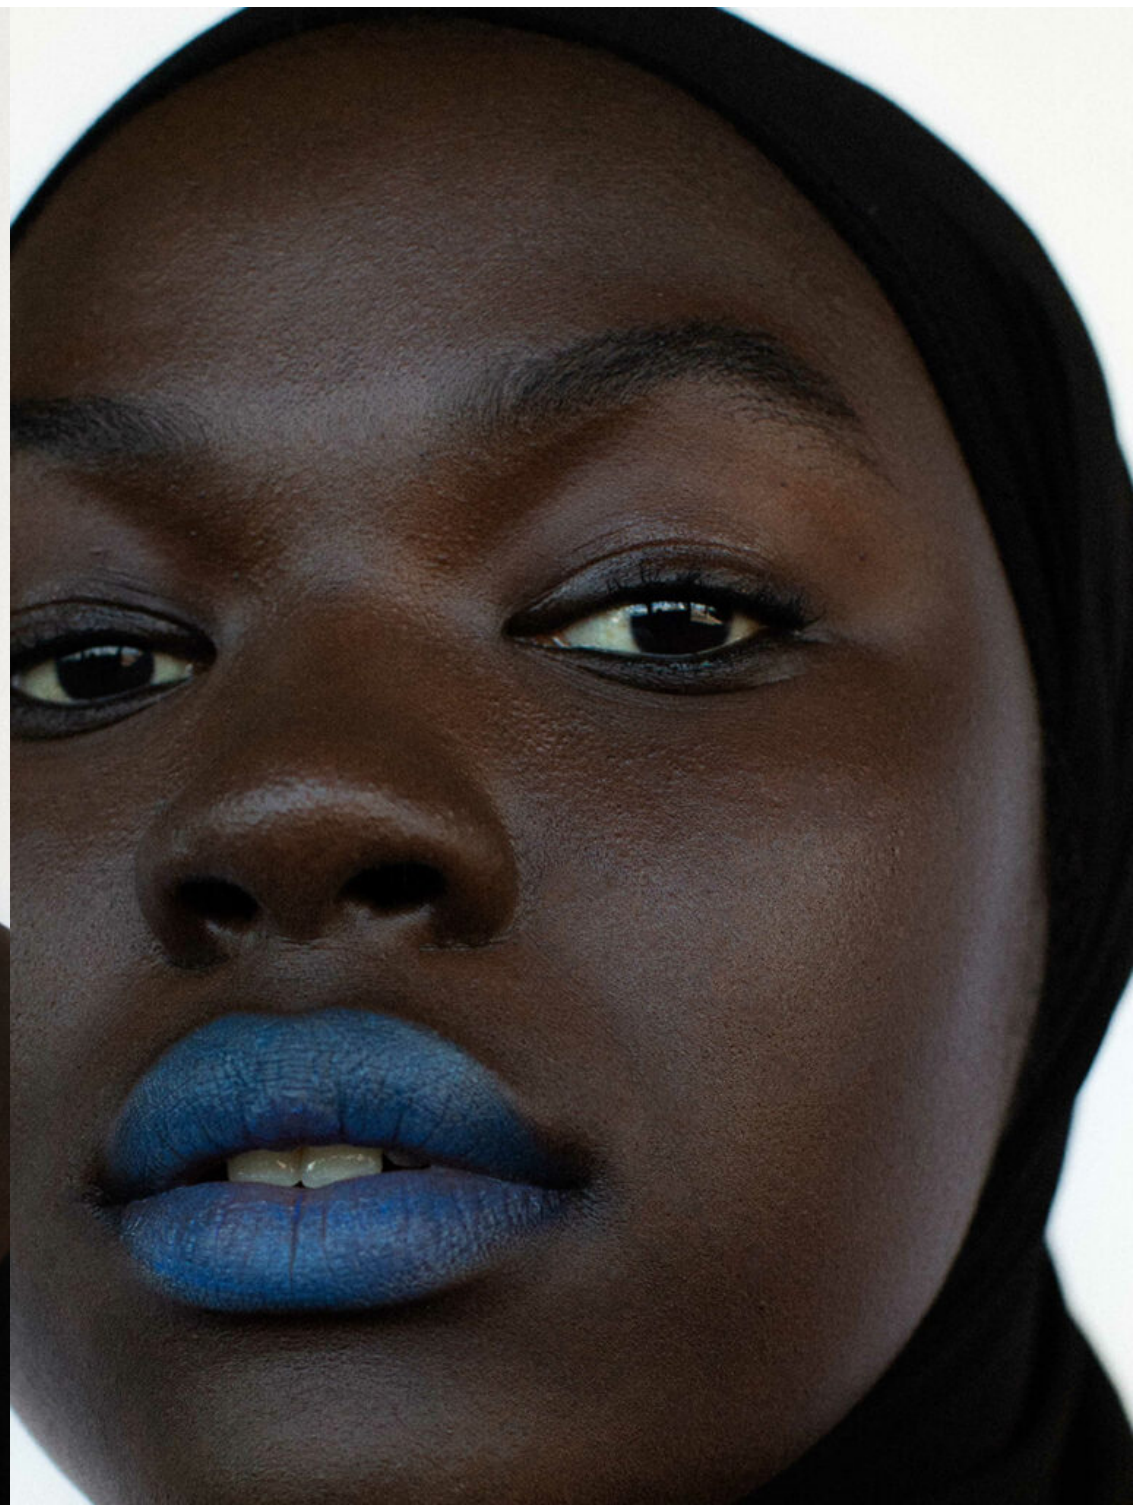

PLATFORM

ABSA
HEIGHT 180
BUST 80
WAIST 62
HIPS 91
DRESS 36
SHOES 39
HAIR BLACK
EYES BROWN

PLATFORM

PLATFORM

PLATFORM

PLATFORM

PLATFORM

PLATFORM