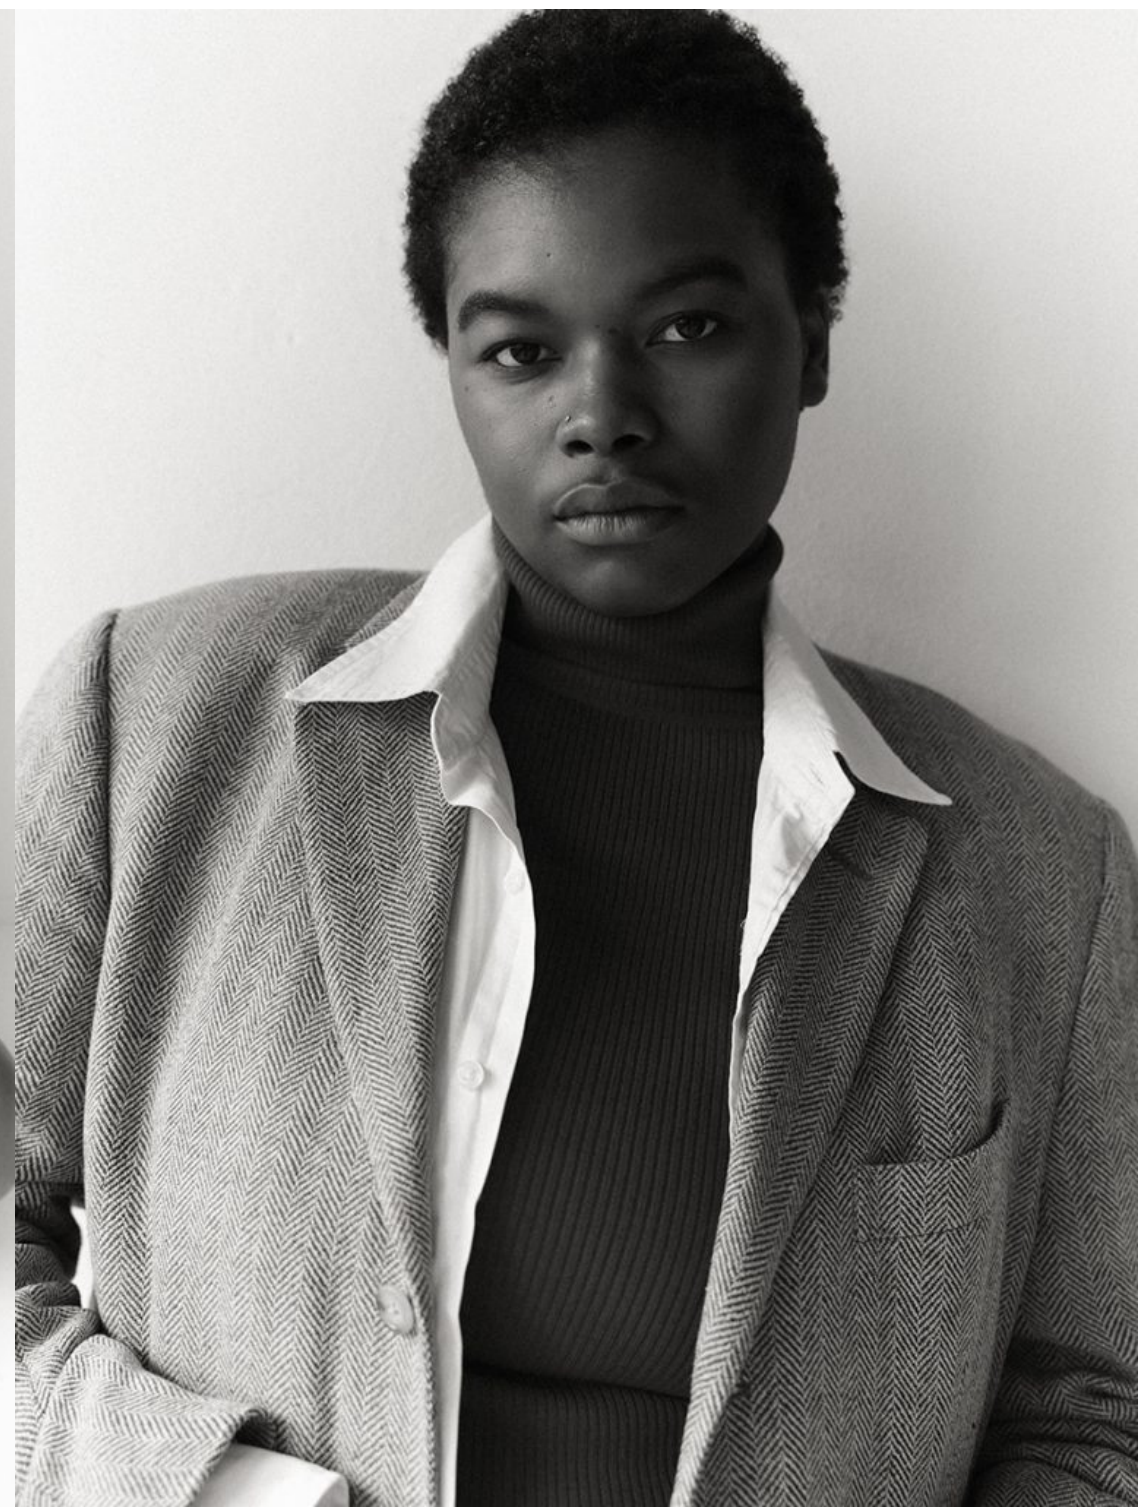

PLATFORM

ALEGRA
HEIGHT 1.77
BUST 91
WAIST 74
HIPS 98
DRESS 40
SHOES 41,5
HAIR BLACK
EYES BROWN

PLATFORM

PLATFORM

PLATFORM

PLATFORM

PLATFORM

PLATFORM

PLATFORM