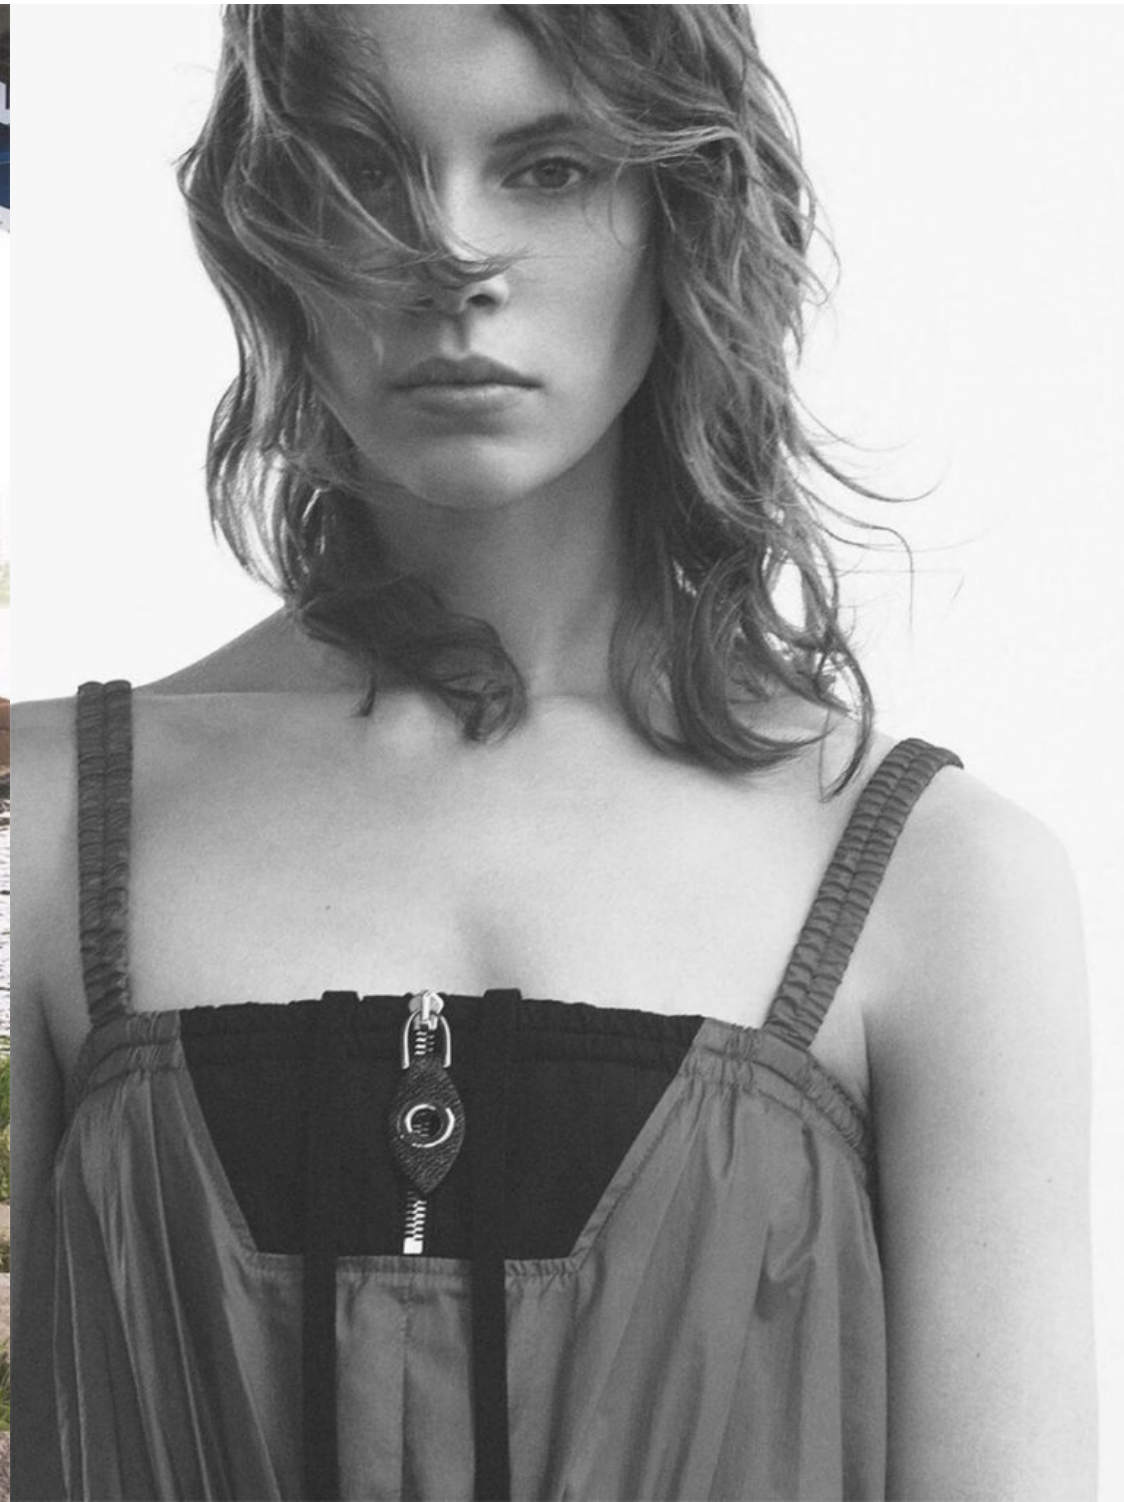

PLATFORM

ANOUK
HEIGHT 1.79
BUST 77
WAIST 59
HIPS 88
DRESS 36
SHOES 39
HAIR BLONDE
EYES BLUE

PLATFORM

PLATFORM

PLATFORM

Anouk wears a top, JWAnderson. Panties, Fabiana Filippi. Tights, Falke. Earring, model's own.

Anouk wears a cape, jeans, both, Loewe. Earring, model's own.
Photography by Esther Theaker. Styling by Mélina Brocard.

PLATFORM

PLATFORM

PLATFORM

PLATFORM

PLATFORM

PLATFORM

PLATFORM