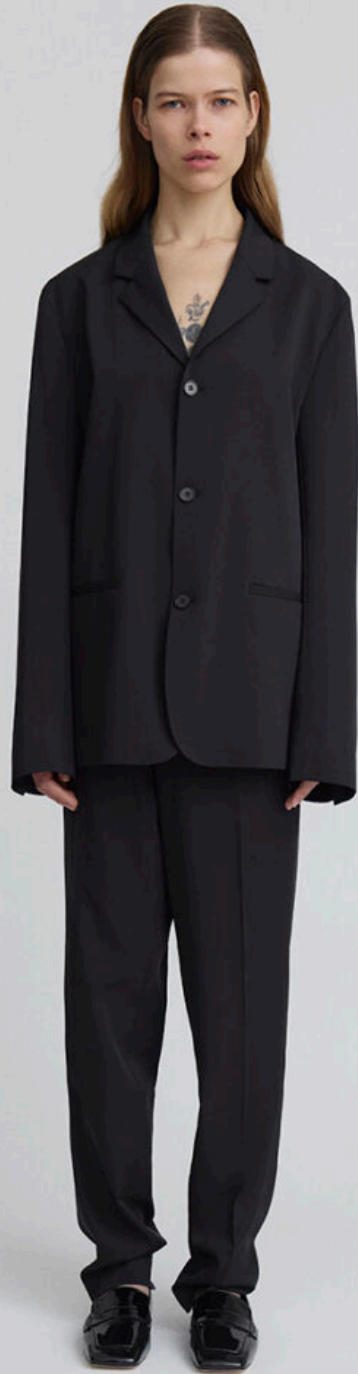

PLATFORM

BIANCA

HEIGHT 1.77

BUST 83

WAIST 66

HIPS 87

DRESS 36

SHOES 39,5

HAIR BLONDE

EYES BLUE-GREY

PLATFORM

PLATFORM

PLATFORM

PLATFORM

PLATFORM

PLATFORM