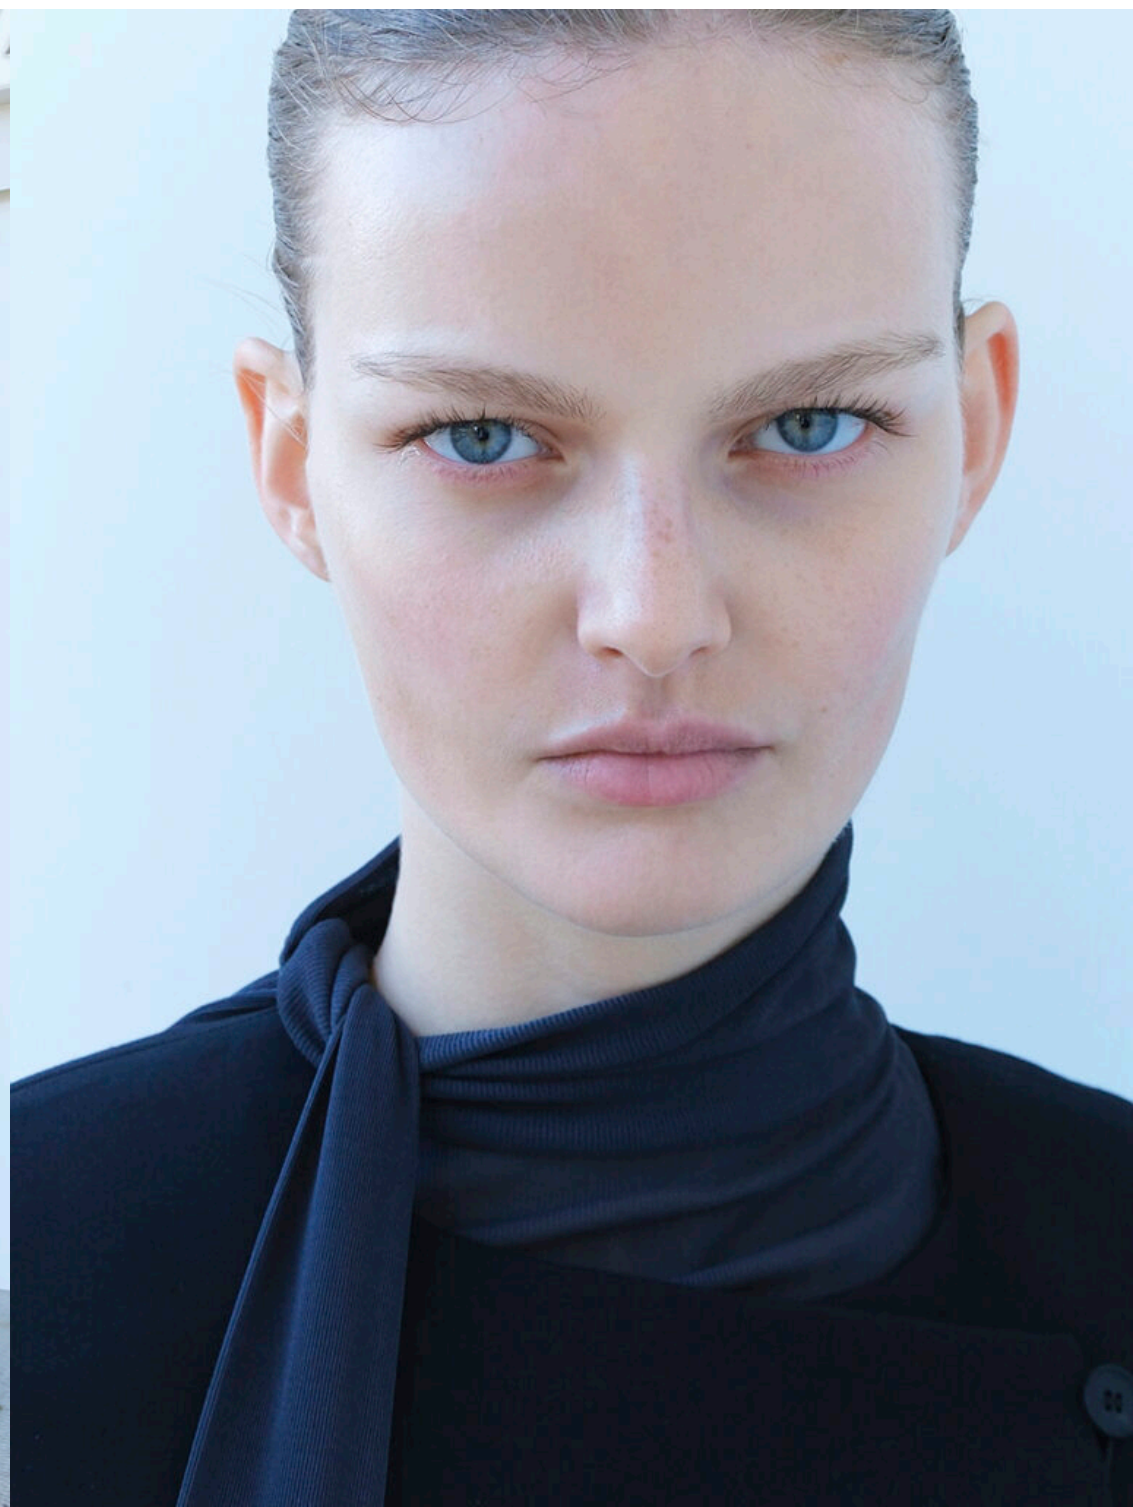

PLATFORM

BO
HEIGHT 1.80
BUST 80
WAIST 58
HIPS 87
DRESS 36
SHOES 39-40
HAIR BLONDE
EYES BLUE

PLATFORM

PLATFORM

PLATFORM

PLATFORM

PLATFORM

PLATFORM