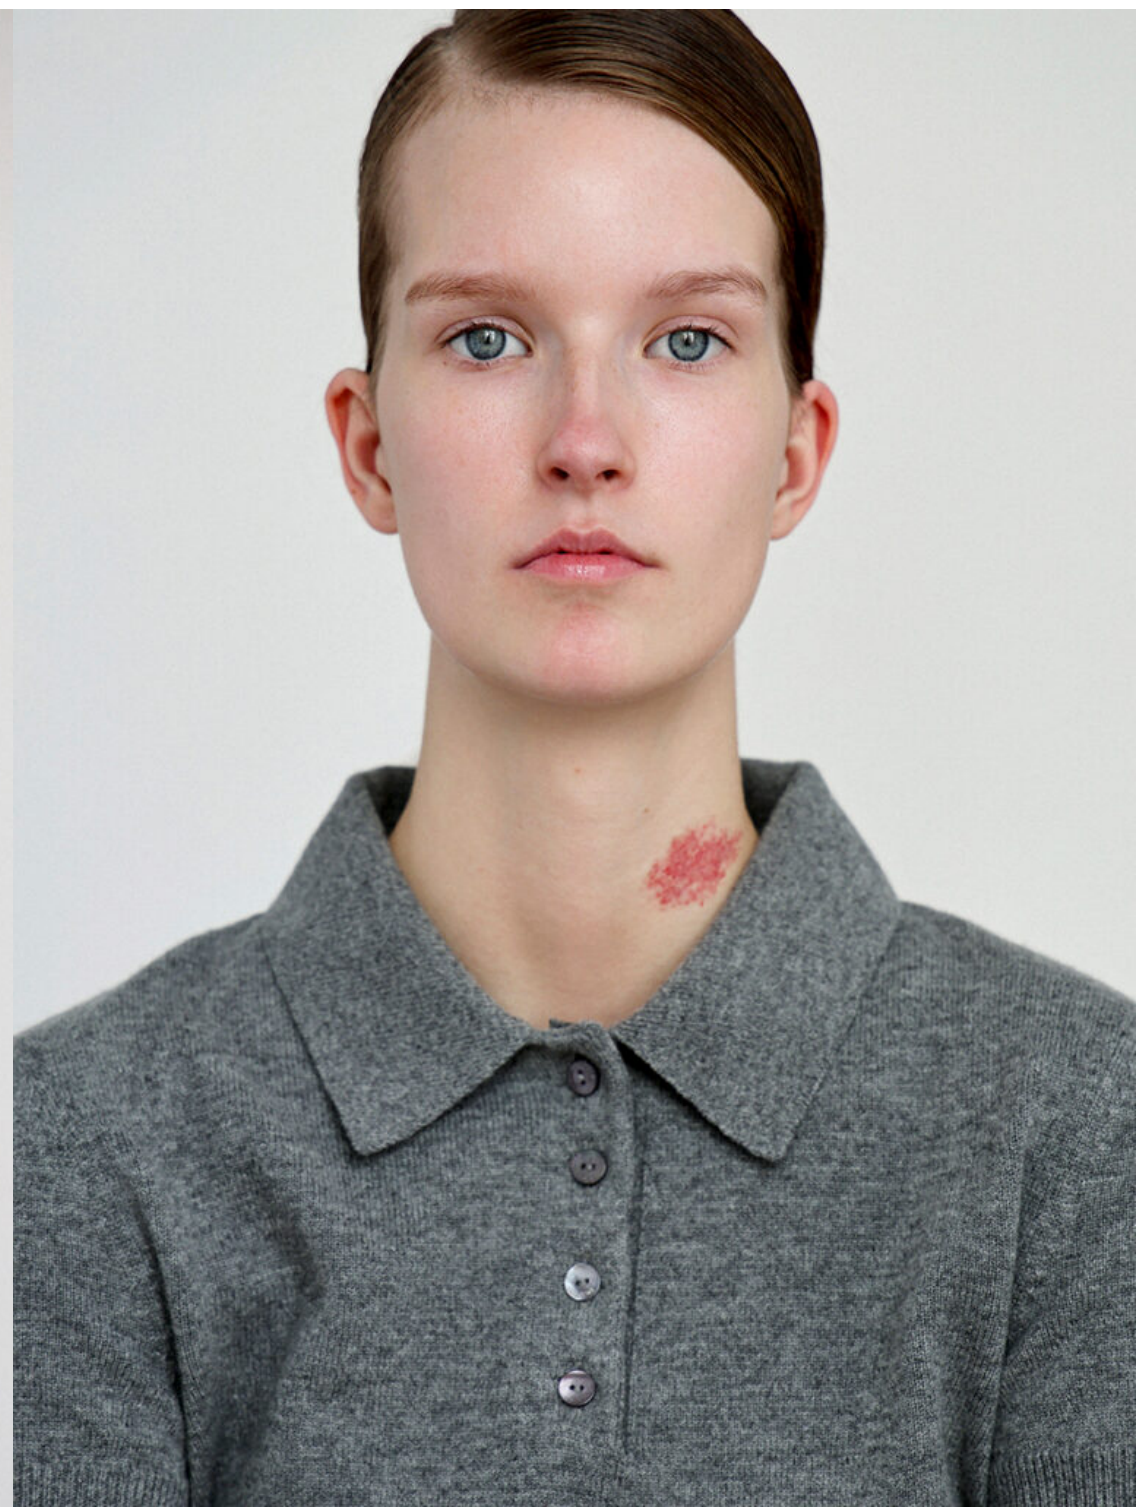

PLATFORM

LINA
HEIGHT 1.80
BUST 80
WAIST 62
HIPS 87
DRESS 34
SHOES 38
HAIR STRAWBERRY
BLONDE
EYES BLUE

PLATFORM

PLATFORM

PLATFORM

PLATFORM

PLATFORM

PLATFORM

PLATFORM