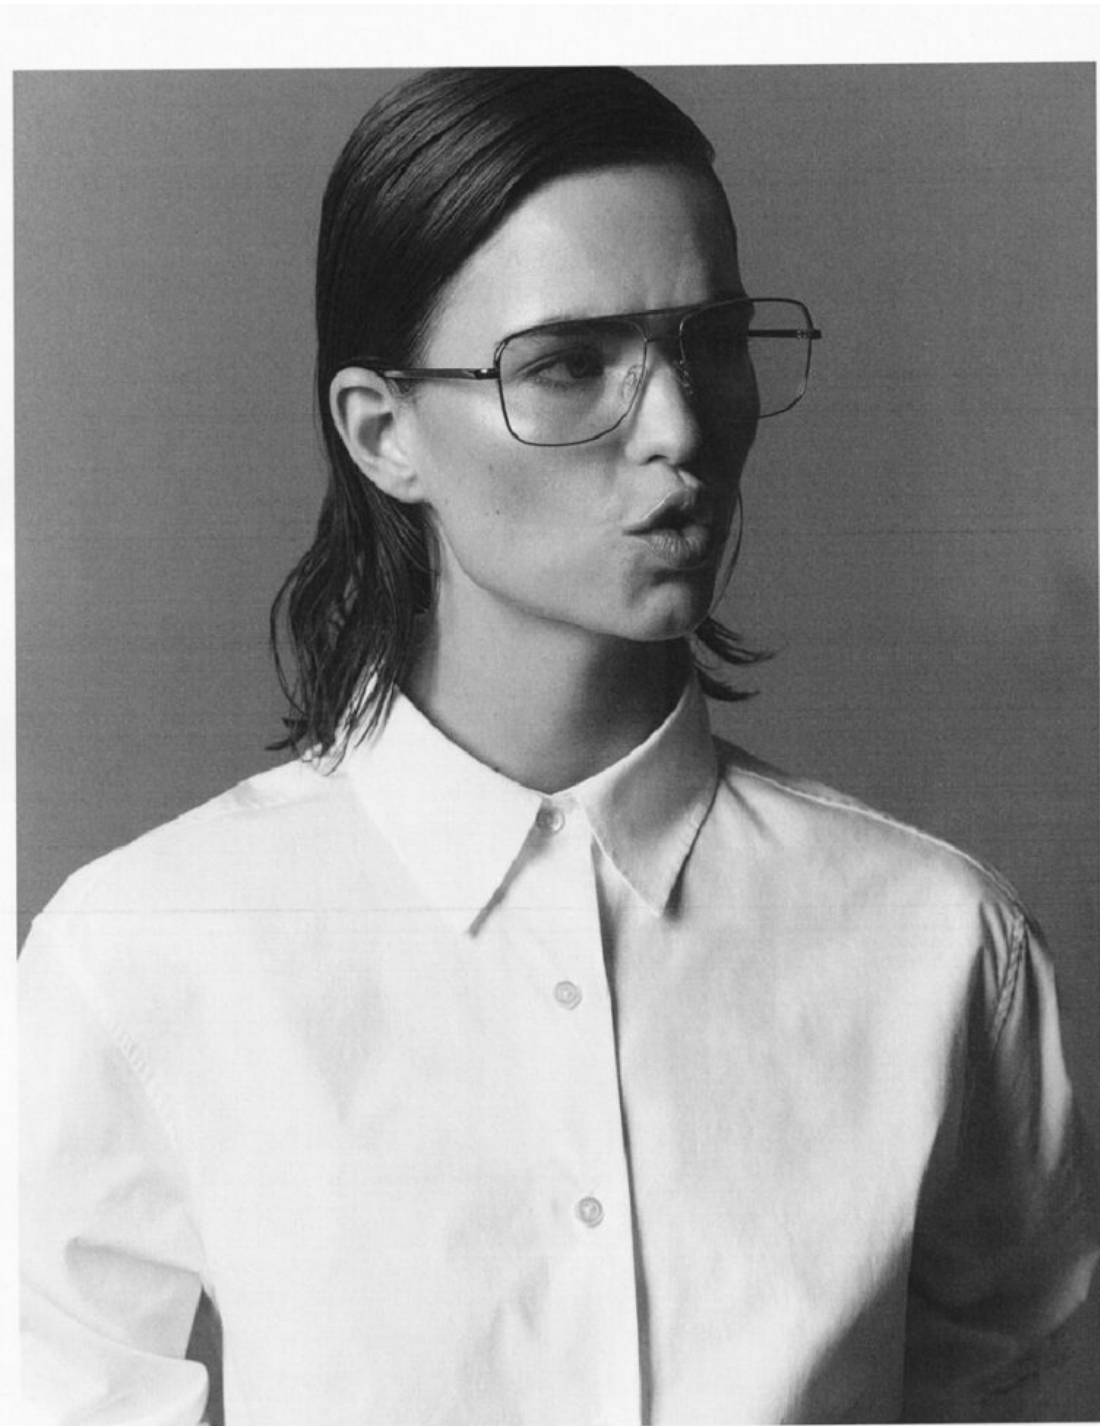

PLATFORM

ROBIN

HEIGHT 1.79

BUST 83

WAIST 61

HIPS 89

DRESS 36

SHOES 38

HAIR DARK BLONDE

EYES BLUE

PLATFORM

PLATFORM

PLATFORM

PLATFORM

PLATFORM

PLATFORM